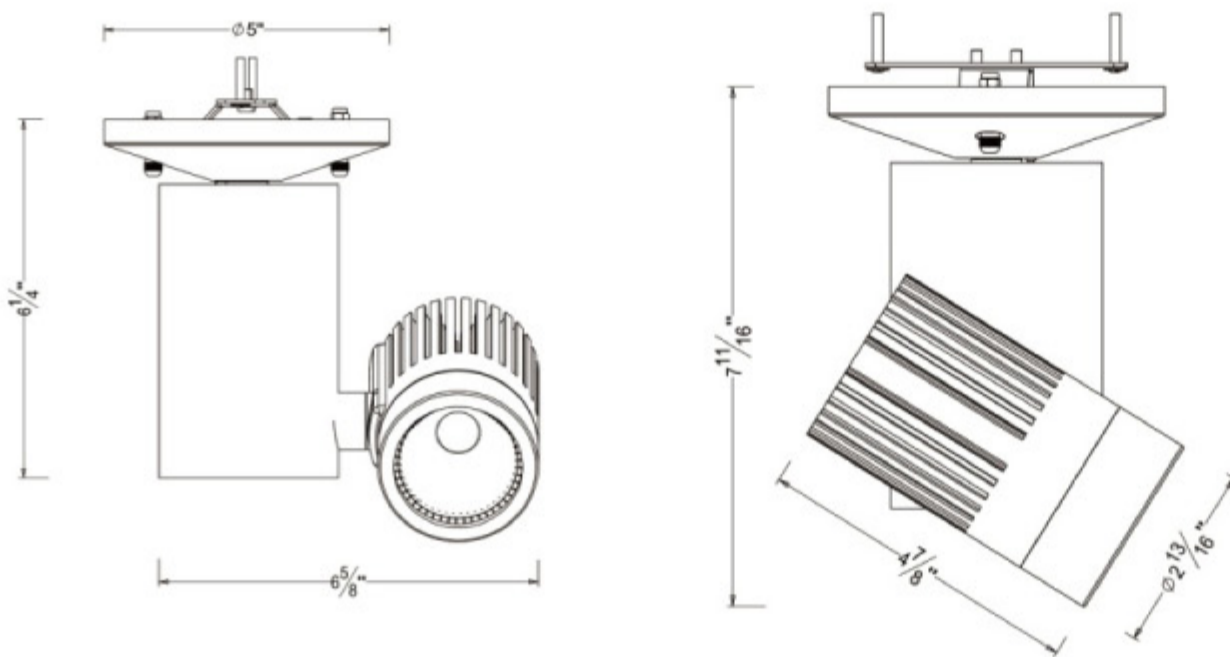

**Product Specifications**

- Housing:** Aluminum
- Wattage:** 30W/2550Lm, 32W/2720Lm
- Mounting:** Ceiling 4" square J-Box
- Electrical:** 120V 0-10v Dimming
- Lighting Source:** LED provides CRI 80+ at 2700K to 5000K
- Rated Life:** 50,000 Hrs
- Beam Angle:** 16, 24, 32, 50 degree
- Finish:** Black, White
- Certification:** cETLus, Energy Star

TLH-02

**Dimensional Drawings:**

**Ordering information**

Example: TLH-02-6-LED-10 -1-27-W

Series	Source	Wattage	Voltage	CCT	Finish	Options
TLH-02	LED=LED	30=30W (2550 lm) 32=32W (2720 lm)	1=120V 2=120-277V	27=(2700K) 30=(3000K) 40=(4000K) 50=(5000K) 60=(6000K)	W=(White) BK=(Black)	