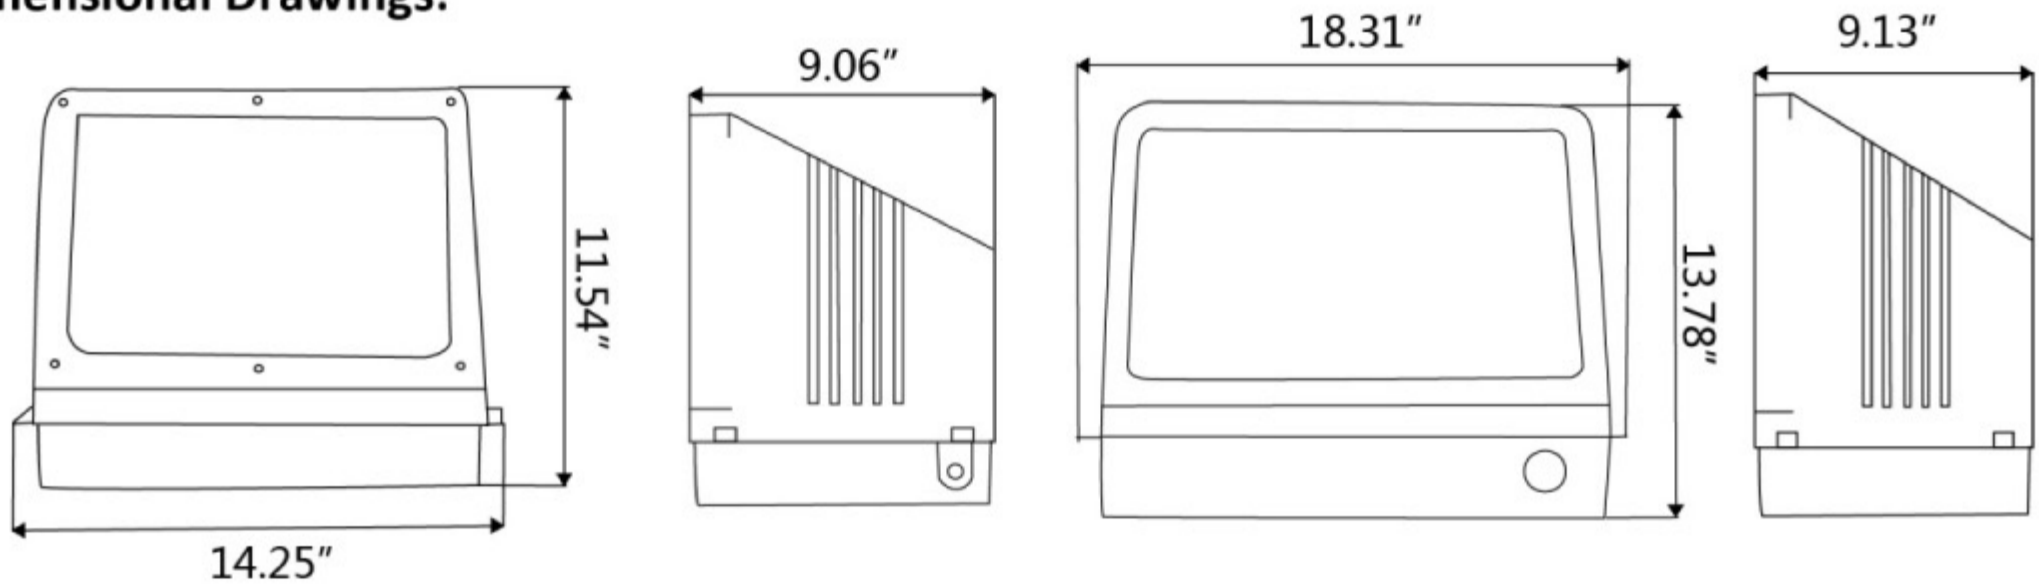

WP05

Product Specifications

- Housing:** Die cast aluminum housing
- Lens:** Clear tempered glass
- Mounting:** Wall mount. Attaches to standard 4" outlet box.
- Electrical:** 120 - 277V
- Wattage:** 40w (4000 lumens), 60w (6000 lumens) and 90w (8500 lumens).
- Light Source:** SMD LED. L70 > xxxx hours. CRI >80.
- Finish:** Powder coat finish
- Certification:** cETLus, IP66, Lighting Facts, RoHS

Dimensional Drawings:

Ordering information

Example: WP05-14-LED-50-120-30-B-PC

Series	Source	Wattage	Voltage	CCT	Finish	Options
WP05	LED=LED	40=40W (4000 lumens) 60=60W (6000 lumens) 90=90W (8500 lumens)	120=120 230=230	40=(4000K) 50=(5000K)	B= (Bronze) W*= (White) BK*= (Black) SL*= (Silver)	PC= PC PH= Photo CO= Control (120v only)