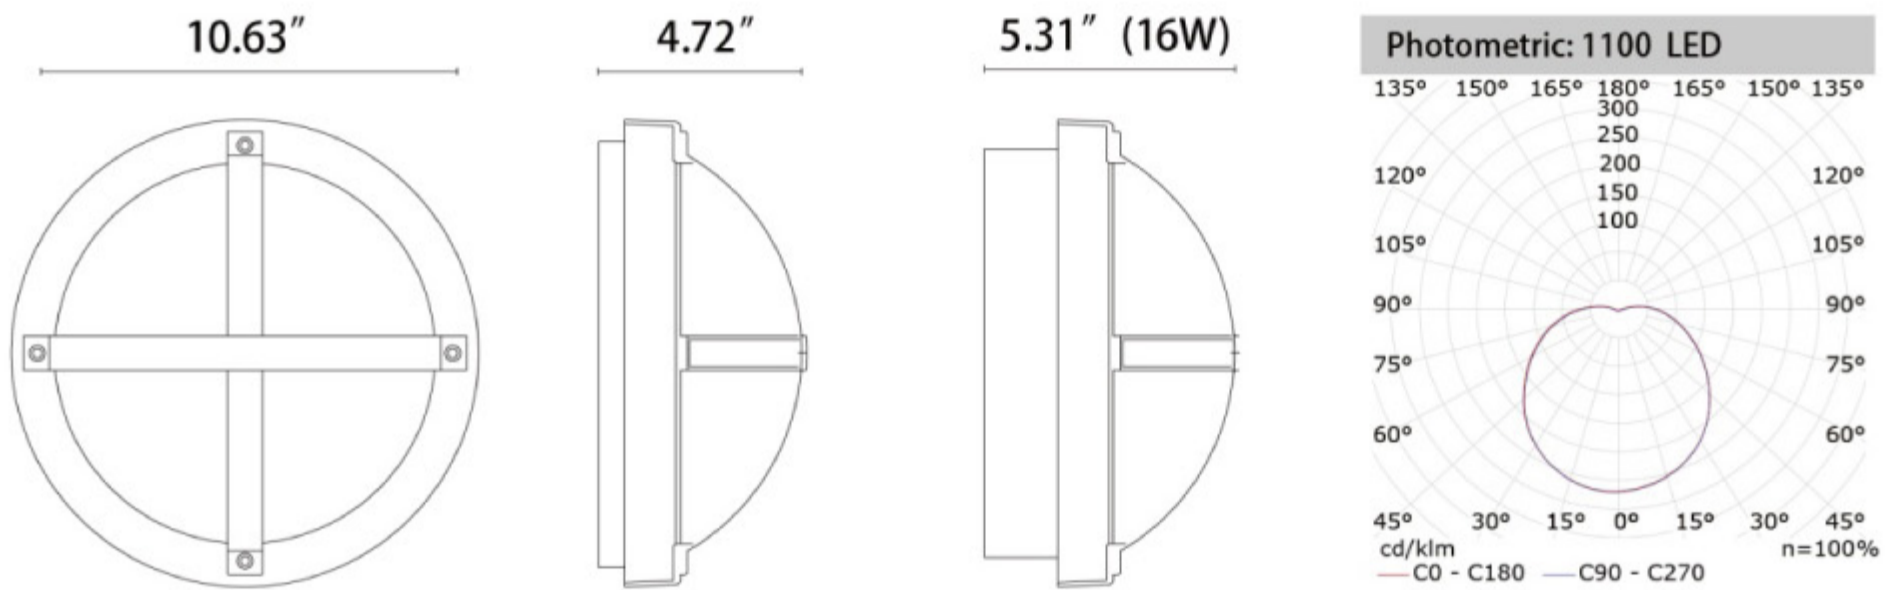

Product Specifications

- Housing:** Marine grade aluminum with stainless steel screws
- Lens:** UV stabilized polycarbonate
- Mounting:** Wall mount
- Electrical:** 120V, 230V, NOT Dimmable
- Light Source:** 10W LED, E27,G23, G23 18W
- Certification:** cETLus, IP66, CE
- Photometric:** 10W LED 614lm LM CRI>83 50,000
- IP65**
- Color Temperature:** 3000K (4000k option)
- Fixed LED Light Source. Can be replaced by authorized personnel

EWSGT2

Dimensional Drawings:

Ordering information

Example:EWSGT2-11-LED-10-1-30-B

Series	Source	Wattage	Voltage	CCT	Finish	Options
EWSGT2	LED=LED	10=10W (614 lm)	1=120V 2=230V	30=3000K *40=4000K	B=(Bronze) W=(White) G=(Graphite) BK=(Black)	
Size	11=11x11x5 in					