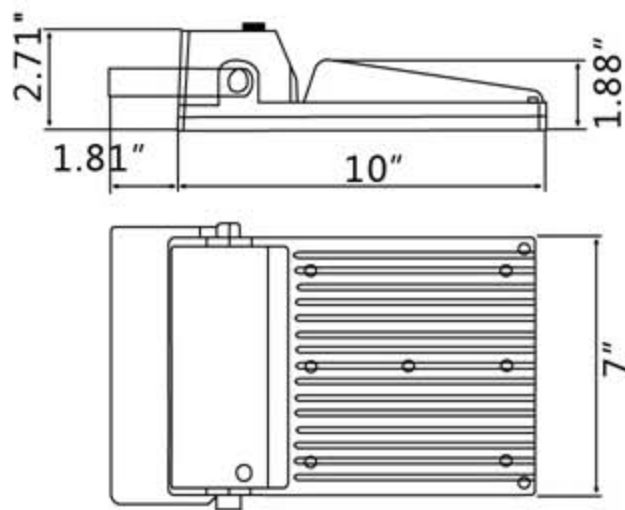

Product Specifications

- Housing:** Die cast aluminum housing.
Driver housing separate from LED's for cool operation.
Adjustable housing for precise aiming.
- Wattage:**15W/20W
- Lens:** Tempered glass
- Mounting:** Wall mount or surface mount
- Light Source:** LED
- Finish:** Bronze powder coat finish is standard
- Certification:** UL/cUL for Wet location, IP66, Lighting Facts

FL02

Dimensional Drawings:

Ordering information

Example:FL02-7-LED-15-U-30-B-PC

Series	Source	Wattage	Voltage	CCT	Finish	Options
FL02	LED=LED	15=15W 20=20W	U=U (120 thru 277)	30=(3000K) 40=(4000K) 50=(5000K)	B= (Bronze) W*=(White) BK*=(Black) SL*=(Silver)	PC= PC PH= Photo CO= Control (120v only)