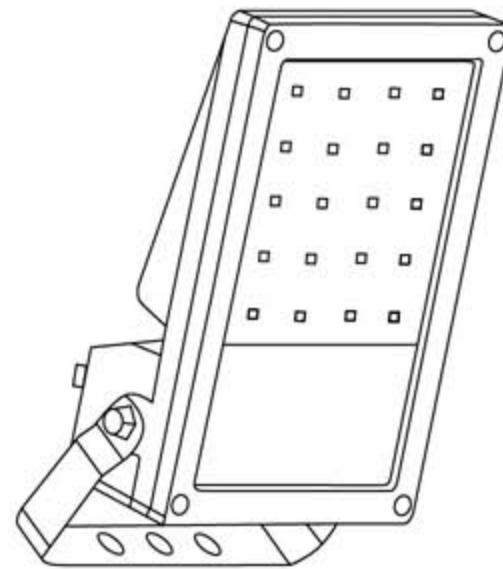

Product Specifications

- Housing:** Die cast aluminum housing.
Driver housing separate from LED's for cool operation.
Adjustable housing for precise aiming.
- Wattage:**15W/20W
- Lens:** Tempered glass
- Mounting:** Wall mount or surface mount
- Light Source:** LED
- Finish:** Bronze powder coat finish is standard
- Certification:** UL/cUL for Wet location, IP66, Lighting Facts

FL02

Dimensional Drawings:

Ordering information

Example:FL02-7-LED-15-U-30-B-PC

Series	Source	Wattage	Voltage	CCT	Finish	Options
FL02	LED=LED	15=15W 20=20W	U=U (120 thru 277)	30=(3000K) 40=(4000K) 50=(5000K)	B= (Bronze) W*=(White) BK*=(Black) SL*=(Silver)	PC= PC PH= Photo CO= Control (120v only)