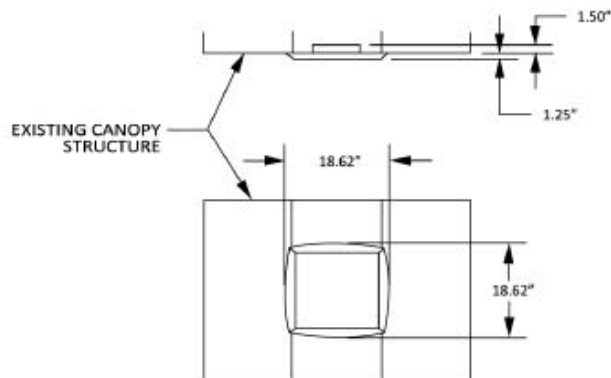

Applications:

Canopy
 Garage
 Parking Lots

Dimensional Drawings:

Ordering information

Example: CYK1-2-LED-120-1-120-B

Series	Source	Wattage	Voltage	Beam	Finish	Options	
CYK1	LED=LED	120=120W	1=100-277V	120=120	B= (Bronze)		
Size							
2=2							