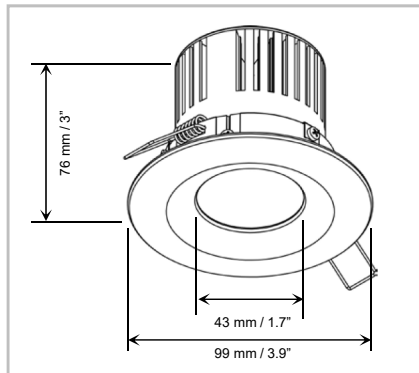

WP Downlight

Product Specifications

Peculiar vortex type outlet, to ensure that the light is soft, avoid glare, unique shape makes an impression.

Wattage: 12W.

Electrical: 120 ~ 277Vac, 50/60Hz Driver.

Power factor: $\geq 90\%$

Led efficiency: 100 lm/W

Color temperature: 2700K, 3000K, 4000K, 5000K

Operation temperature: -20°C to 40°C

Color Rendering Index (CRI): 80, 90

MOUNTING CLIP OPTION

- Two Clips
- No housing required

- Three Clips
- Housing is required

- Three Clips
- Housing is required

Ordering information

Ordering Example: DLWPLH

Series	Voltage	Color Temp	Finish	Optic	Optional
DLWPLH	1 = 120V 2 = 277V	1 = 2700K 2 = 3000K 3 = 4000K 4 = 5000K	White	1 = 24° 2 = 36°	1 = Non - Dimmable 2 = Dimmable 0-10V