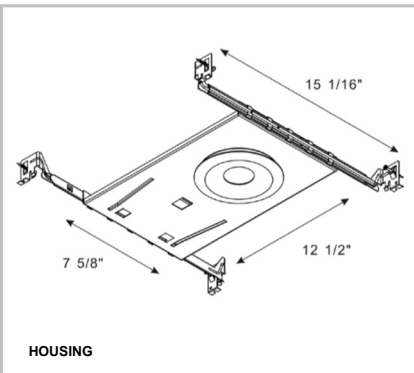

Ordering information

Ordering Example: DLWPLH

Series	Voltage	Color Temp	Finish	Optic	Optional
DLWPLH	1 = 120V 2 = 277V	1 = 2700K | 2 = 3000K 3 = 4000K | 4 = 5000K	White	1 = 24° 2 = 36°	1 = Non - Dimmable 2 = Dimmable 0-10V