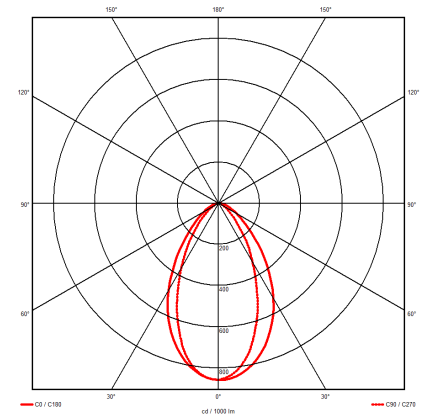

Product Specifications

Material: Die-cast aluminum body and heat sink, frosted PMMA diffuser with linear optic.

Wattage: 12.8W.

Electrical: 120 ~ 277Vac, 50/60Hz Driver.

Power factor: ≥ 90%

Led efficiency: 40 lm/W

Color temperature: 2700K, 3000K, 4000K, 5000K

Operation temperature: -20°C to 40°C

Color Rendering Index (CRI): 90

Ordering information

Ordering Example: ELA5D-1-2-1-GL-2

Series	Voltage	Color Temp	Finish	Optic	Optional
ELA5D	1 = 120V 2 = 277V	1 = 2700K 2 = 3000K 3 = 4000K 4 = 5000K	1 = White/Black 2 = Black/Black	General light	1 = Non - Dimmable 2 = Dimmable 0-10V