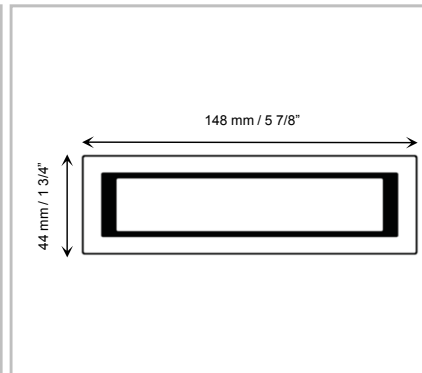

Product Specifications

Material: Die-cast aluminum body and heat sink, frosted PMMA diffuser with linear optic.

Wattage: 12.8W.

Electrical: 120 ~ 277Vac, 50/60Hz Driver.

Power factor: ≥ 90%

Led efficiency: 40 lm/W

Color temperature: 2700K, 3000K, 4000K, 5000K

Operation temperature: -20°C to 40°C

Color Rendering Index (CRI): 90

Ordering information

Ordering Example: ELA5D-1-2-1-GL-2

Series	Voltage	Color Temp	Finish	Optic	Optional
ELA5D	1 = 120V 2 = 277V	1 = 2700K 2 = 3000K 3 = 4000K 4 = 5000K	1 = White/Black 2 = Black/Black	General light	1 = Non - Dimmable 2 = Dimmable 0-10V