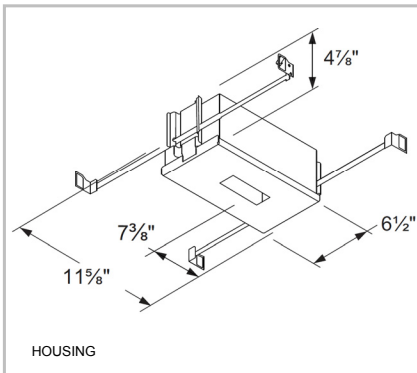

Ordering information

Ordering Example: ELA5D-1-2-1-GL-2

Series	Voltage	Color Temp	Finish	Optic	Optional
ELA5D	1 = 120V 2 = 277V	1 = 2700K | 2 = 3000K 3 = 4000K | 4 = 5000K	1 = White/Black 2 = Black/Black	General light	1 = Non - Dimmable 2 = Dimmable 0-10V