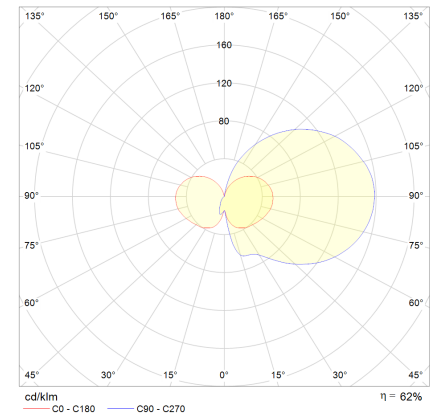

## Product Specifications

**Material:** Painted solid aluminum with a 1/8" matte white extruded acrylic panel. Open bottom and enclosed top. Luminous top and bottom for LED .

**Wattage:** 29W max.

**Electrical:** 120 ~ 277Vac, 50/60Hz Driver.

**Power factor:** ≥90%

**Led efficiency:** 110 lm/W

**Color temperature:** 4000K, 5000K

**Operation temperature:** -20°C to 40°C

**Color Rendering Index (CRI):** 80

**THD%:** < 20%

## Ordering information

Ordering Example: WP-1-1-1-1-1

Series	Wattage	Size	Color Temp	Finish	Optional
WP	1 = 20W MAX 2 = 29W MAX	1 = 16" 2 = 25" 3 = 37"	1 = 4000K 2 = 5000K	1 = Black 2 = Bronze Metallic 3 = Custom Color	1 = Two Vertical Trim Bars 2 = Closed Bottom Cover