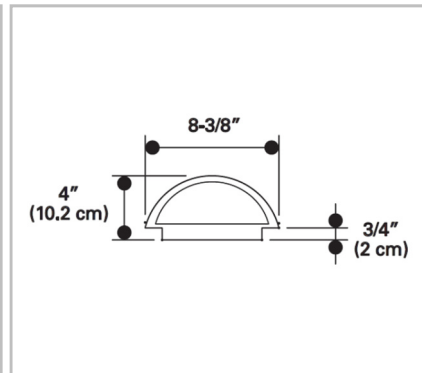

## Product Specifications

**Material:** Painted solid aluminum with a 1/8" matte white extruded acrylic panel. Open bottom and enclosed top. Luminous top and bottom for LED .

**Wattage:** 29W max.

**Electrical:** 120 ~ 277Vac, 50/60Hz Driver.

## Ordering information

Ordering Example: WP-1-1-1-1-1

Series	Wattage	Size	Color Temp	Finish	Optional
WP	1 = 20W MAX 2 = 29W MAX	1 = 16" 2 = 25" 3 = 37"	1 = 4000K 2 = 5000K	1 = Black 2 = Bronze Metallic 3 = Custom Color	1 = Two Vertical Trim Bars 2 = Closed Bottom Cover