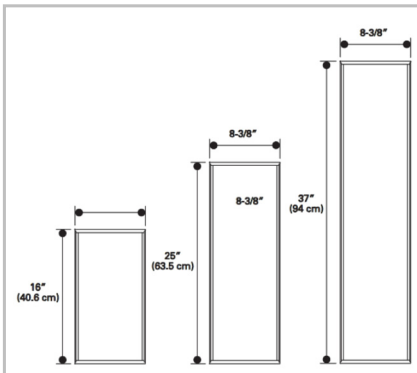

## Product Specifications

**Material:** Painted solid aluminum with a 1/8" matte white extruded acrylic panel. Open bottom and enclosed top. Luminous top and bottom for LED .

**Wattage:** 29W max.

**Electrical:** 120 ~ 277Vac, 50/60Hz Driver.

## Ordering information

Ordering Example: WP-1-1-1-1-1

Series	Wattage	Size	Color Temp	Finish	Optional
WP	1 = 20W MAX 2 = 29W MAX	1 = 16" 2 = 25" 3 = 37"	1 = 4000K 2 = 5000K	1 = Black 2 = Bronze Metallic 3 = Custom Color	1 = Two Vertical Trim Bars 2 = Closed Bottom Cover